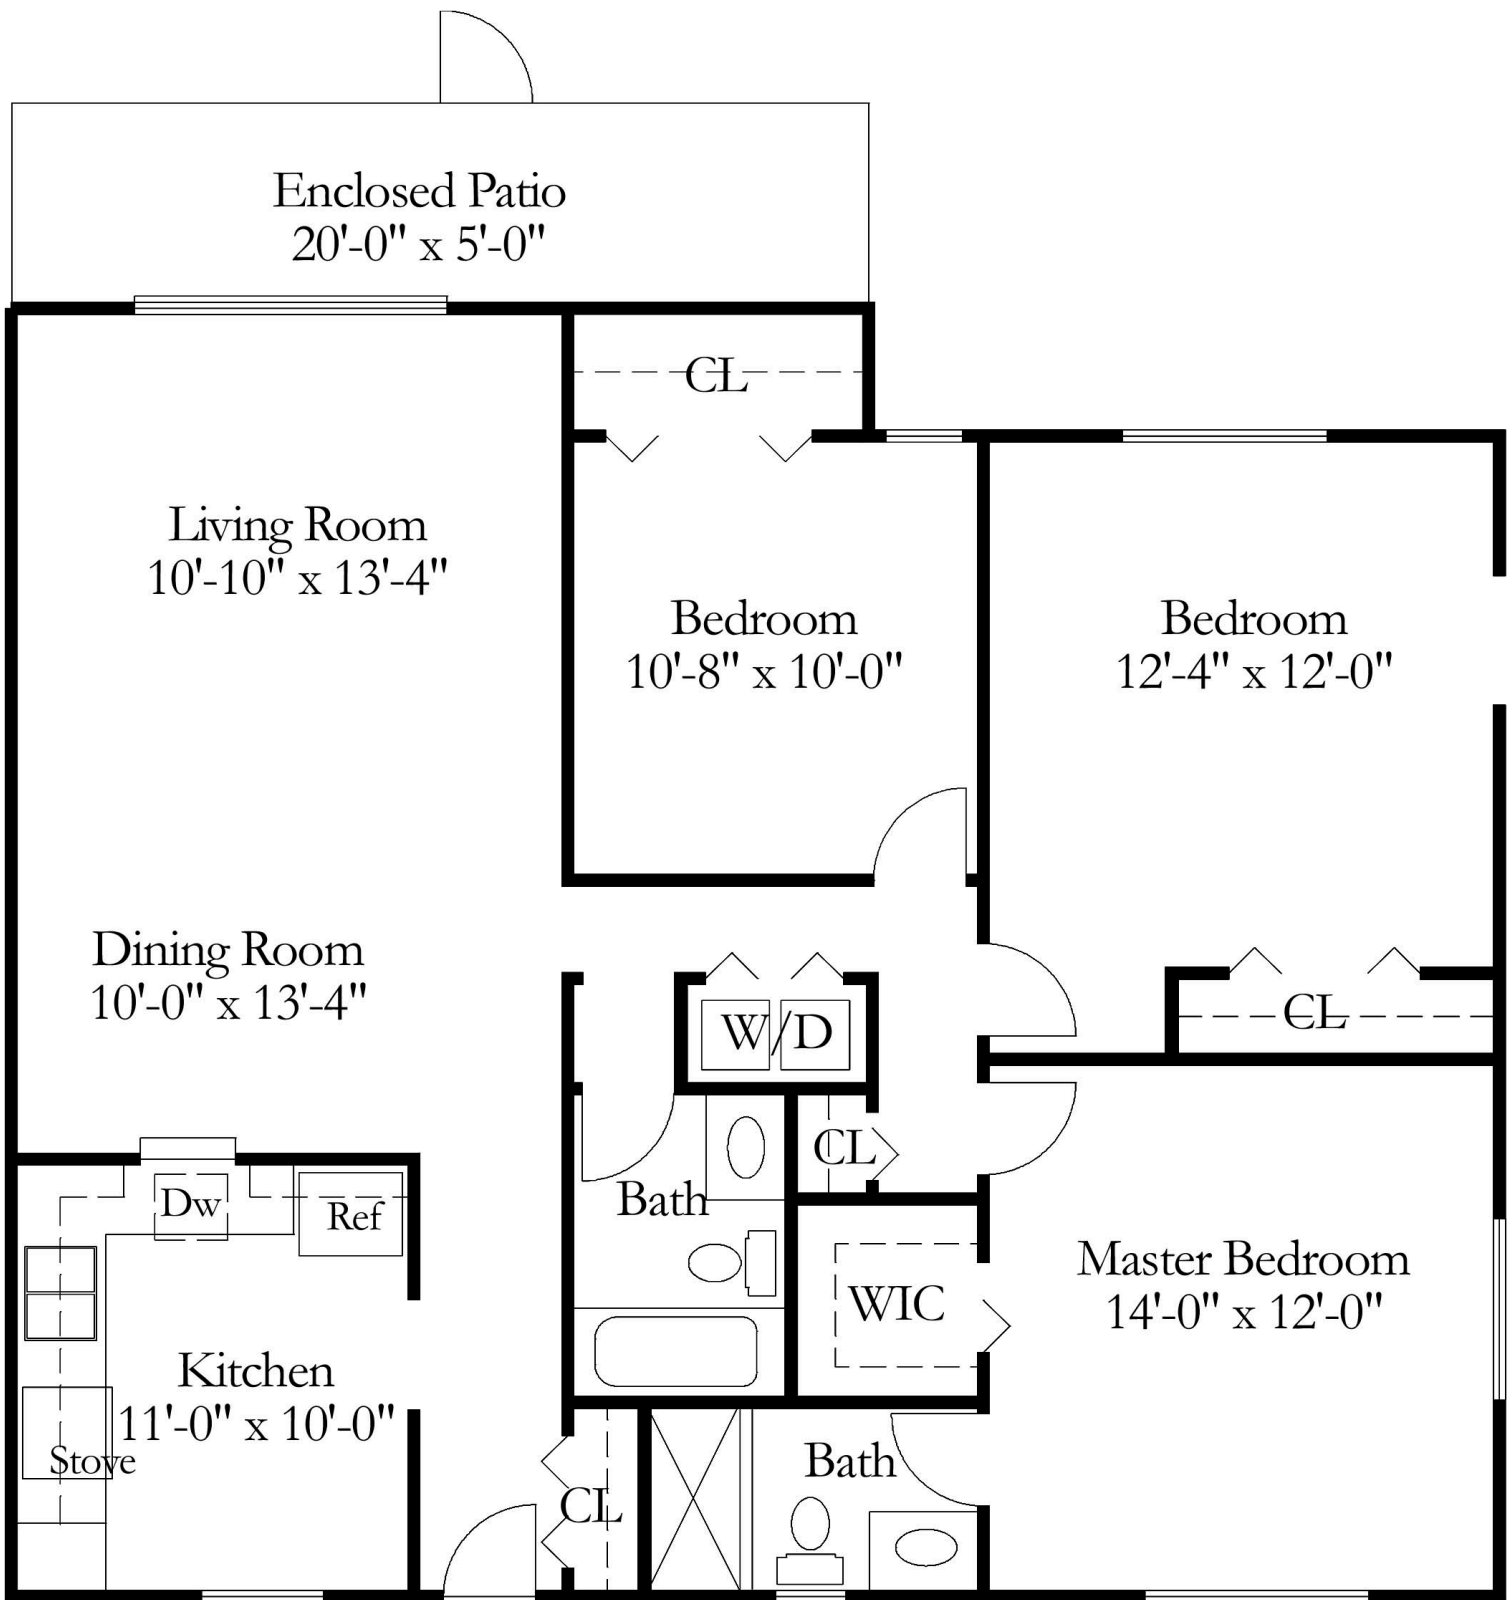

Shady Dell

River View South

3150 N HARBOR CITY BLVD #136 - MELBOURNE, FLORIDA 32935

Main Features Include:

- * Beautiful River View Condo Built in 1980
- * Contemporary Style 1st Floor South End Unit
- * Three Bedroom * One Full Bath
- * Approx. 1258 Square Feet Under Air
- * Directly Across the Street from Intracoastal Waterway with Beautiful Views from Large Screened in Patio
- * Living Room / Dining Room Condo w/ Water Views
- * Brand New Carpeting and Interior Paint
- * Gorgeous Inground Community Swimming Pool (See Photo Above)
- * Located Just Two Miles from Public Beach Access
- * 55+ Retirement Community with Club House and Recreation Room

Floor Plan

Floorplan shown for illustrative purposes only. All dimensions, specifications and features are approximate. Floor plan is drawn to scale but printed n.t.s due to paper size limitations. The information contained herein is believed to be accurate, but is not warranted.