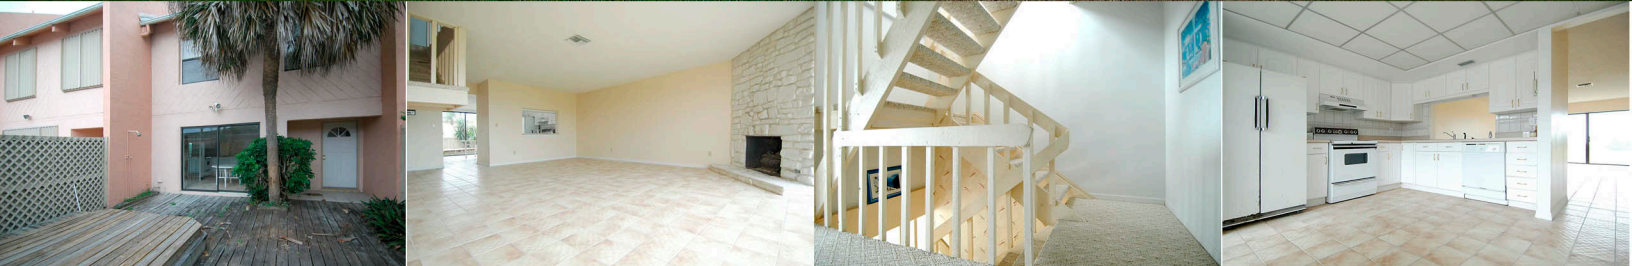

Las Brisas

Satellite Beach, Florida

561 HIGHWAY A1A #13A - SATELLITE BEACH, FLORIDA 32937

Main Features Include:

- * Beautiful Well Maintained Condominium Built in 1980
- * Contemporary Style Tri-Level Design
- * Four Bedrooms * Two Full Baths * One Half Bath
- * Approx. 1953 Square Feet Under Air
- * Direct Ocean Frontage with Beautiful Beach Views From Living Room, Master Bedroom & Loft
- * Courtyard Entry with Large Deck & Spa
- * Community Beach Access with Gorgeous Pier / Boardwalk Leading Over Lush Dunes
- * Third Floor Loft, Overlooking Ocean, can be used for Office, Fourth Bedroom or Den
- * Located in the Las Brisas Oceanfront Condominiums in Beautiful Satellite Beach, Florida

Other Main Features Include:

- * Master Bedroom w/ Stunning Ocean Views and Private Balcony Through 8' Sliders (See Large Photo Above)
- * Conveniently Located Close to Dining, Shopping, Entertainment, Schools, Port Canaveral, Orlando International Airport Public Beaches and Boat Ramps